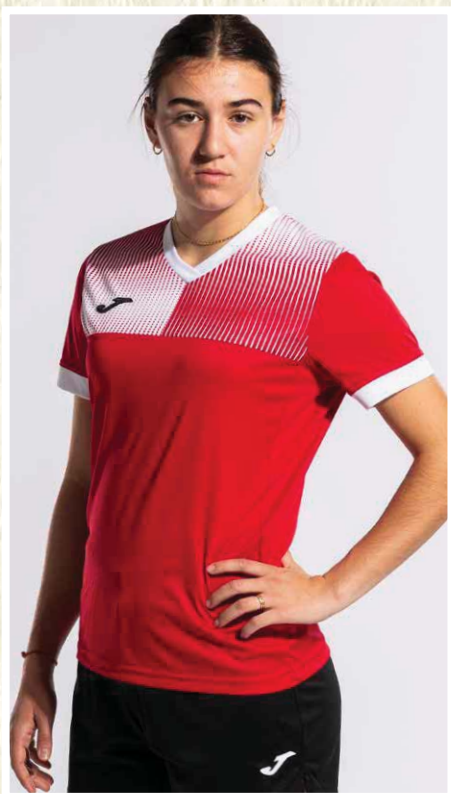

901869. SENIOR

S / M / L / XL PREȚ: 158,00 LEI

901869. JUNIOR

2XS / XS PREȚ: 158,00 LEI

013

TURQUOISE FLUOR/
DARK NAVY

021

GREEN FLUOR/
BLACK