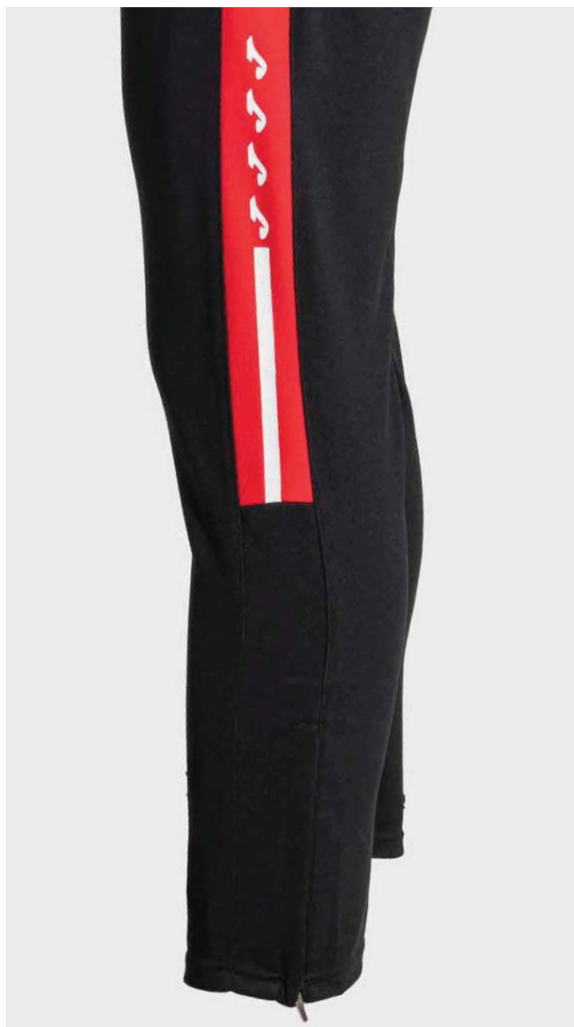

OLIMPIADA PANTALONI LUNGI

103741. SENIOR S / M / L / XL / 2XL / 3XL / 4XL PRET: 189,00 LEI

103741. JUNIOR 6XS / 5XS / 4XS / 3XS / 2XS / XS PRET: 189,00 LEI

100% Polyester
Interlock

Pantaloni lungi confecționați dintr-un material confortabil, rezistent și respirabil. Talie elastică ajustabilă cu șnur interior, buzunare laterale cu fermoar și fermoar la baza pantalonului. Include detalii personalizate pe laterale. Logo-ul Joma este brodat.