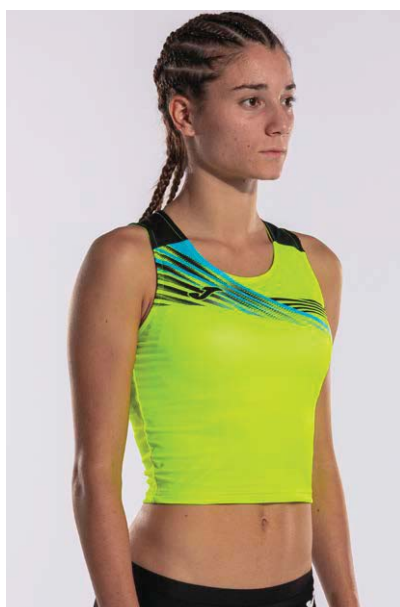

ELITE X FĂRĂ MÂNECI

901812. SENIOR

XS / S / M / L / XL
PREȚ: 165,00 LEI
PREȚ: 165,00 LEI

2025

92% Polyester
8% Elastan
93% Polyester Mesh
7% Elastan

Tricou fără mâneci cu decolteu rotund. Include un design sublimat pe față. Logo-ul J serigrafic.

ELITE X TOP

901813. SENIOR

XS / S / M / L / XL
PREȚ: 140,00 LEI
PREȚ: 140,00 LEI

2025

92% Polyester
8% Elastan
93% Polyester Mesh
7% Elastan

Top cu guler rotund care încorporează un design sublimat în față. Logo-ul J serigrafic.